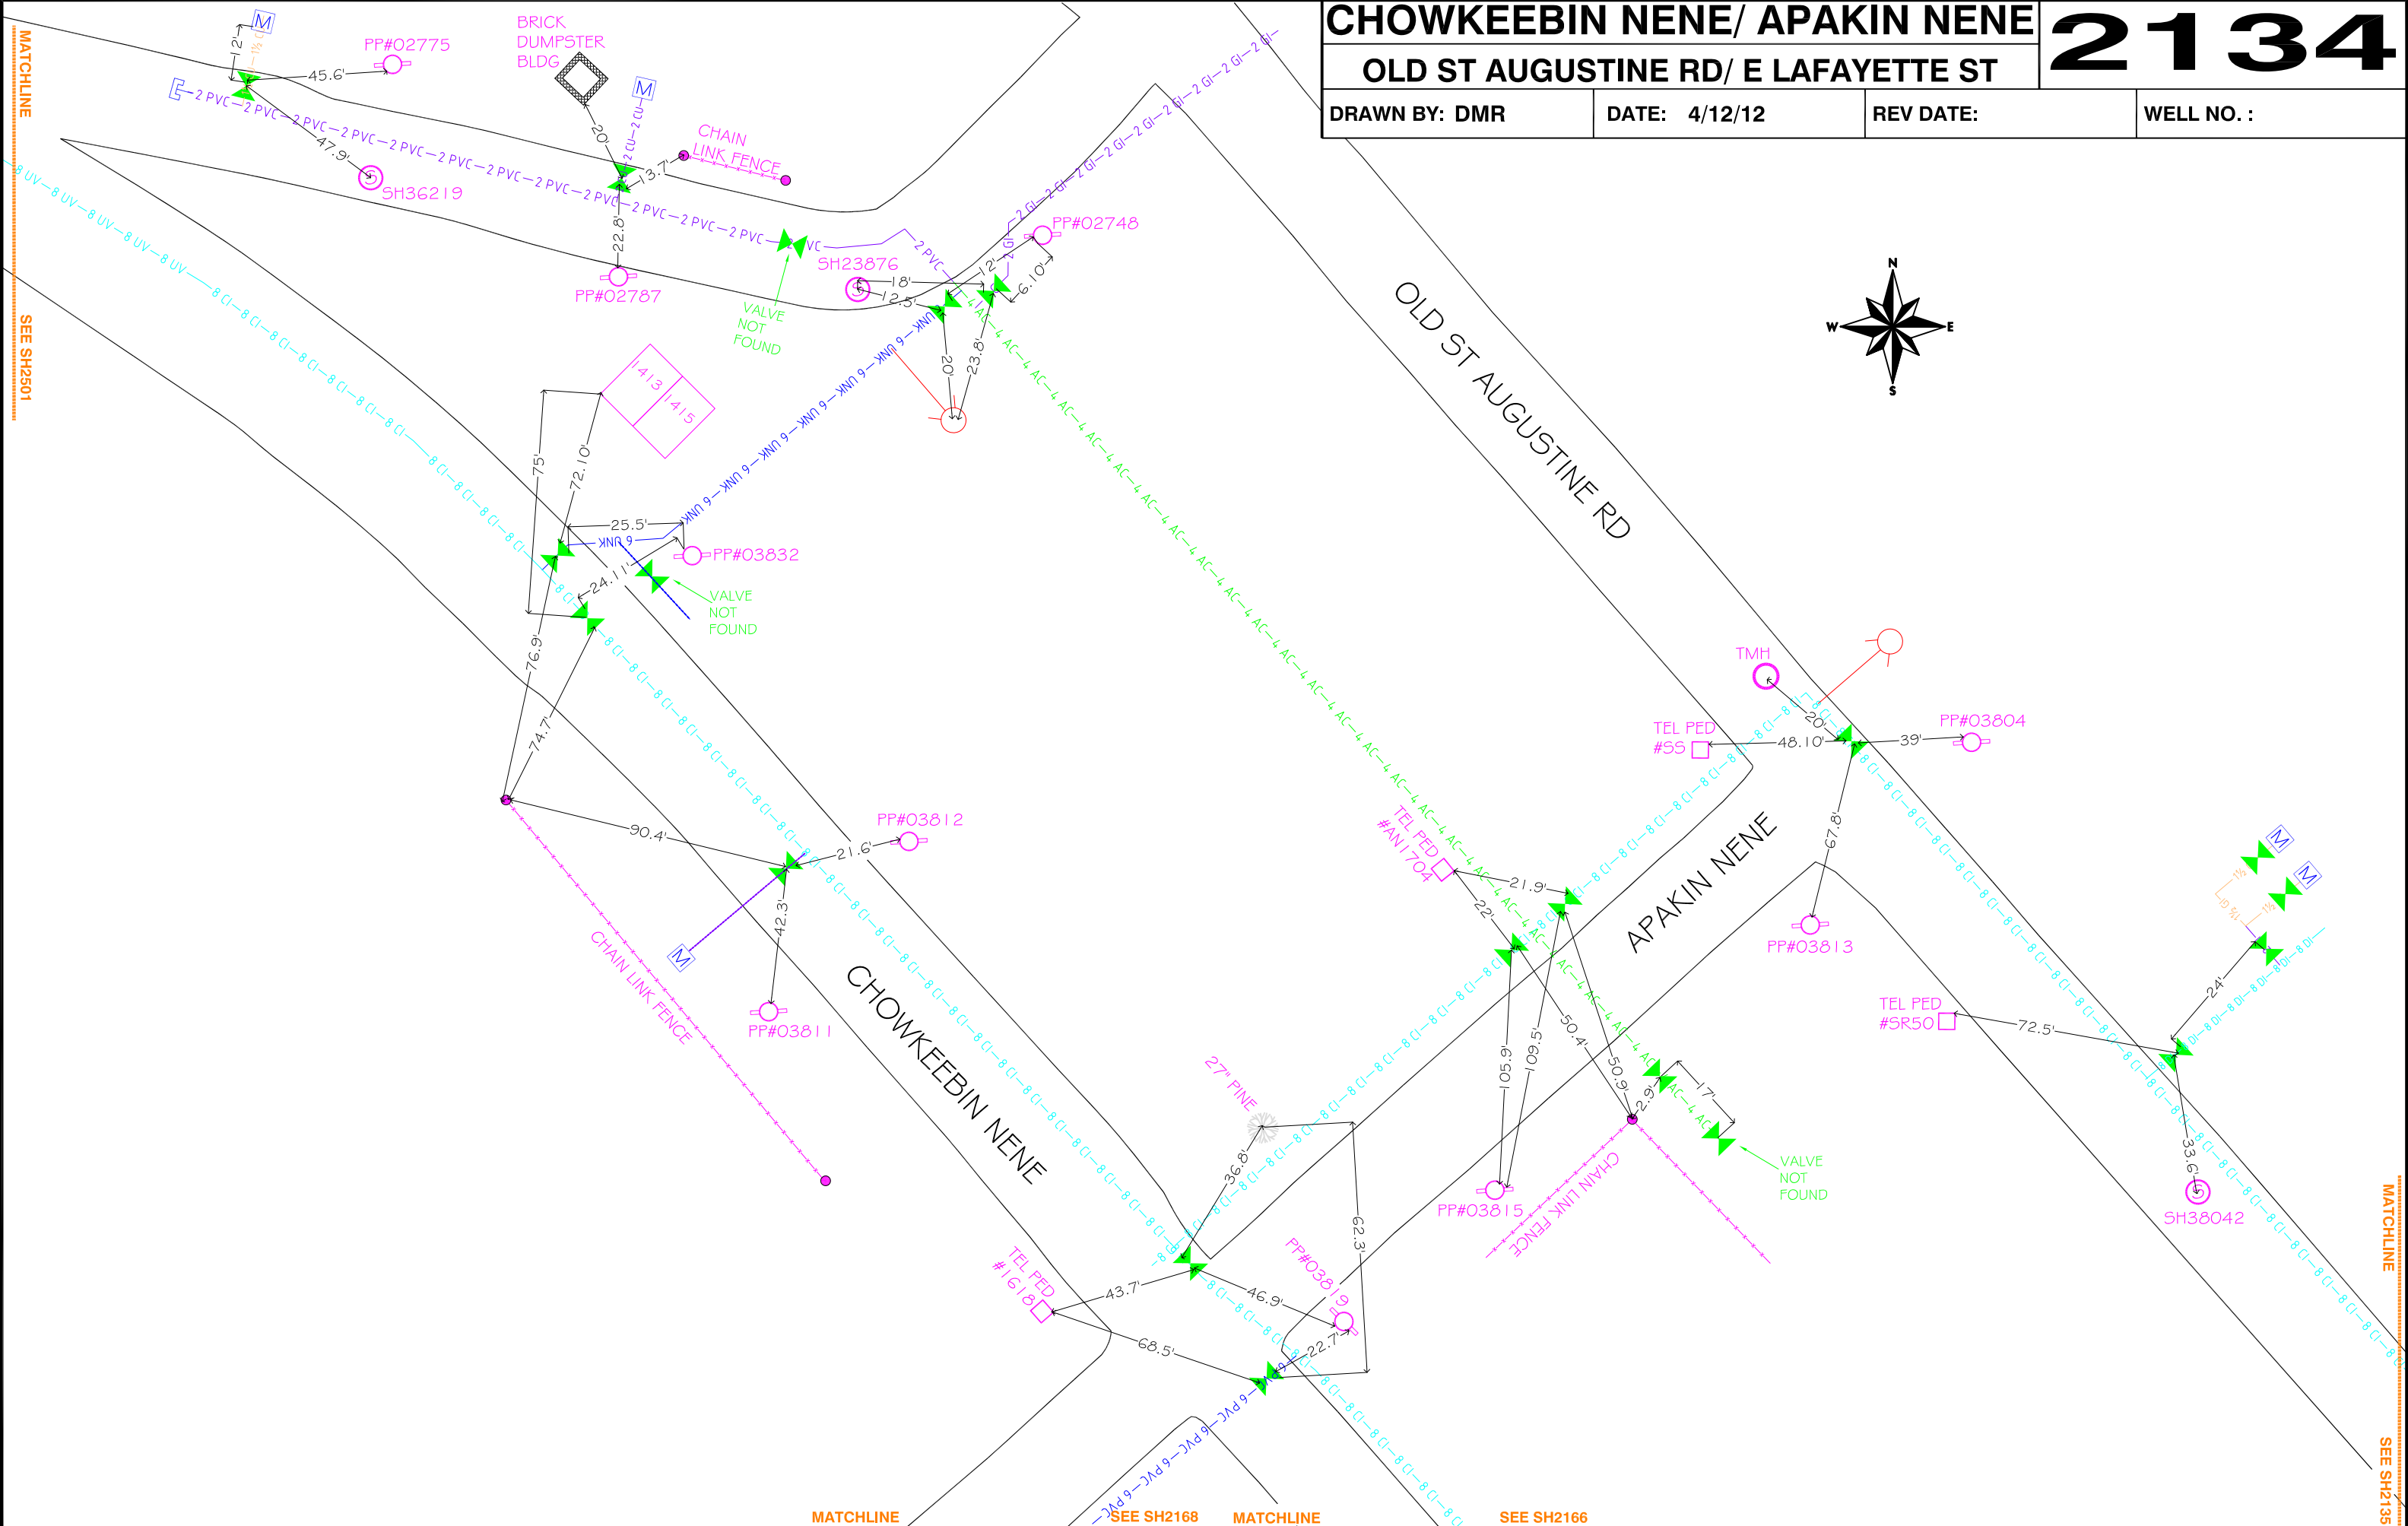

CHOWKEEBIN NENE/ APAKIN NENE

2134

OLD ST AUGUSTINE RD/ E LAFAYETTE ST

DRAWN BY: DMR

DATE: 4/12/12

REV DATE:

WELL NO. :

MATCHLINE
SEE SH2501

MATCHLINE SEE SH2168 MATCHLINE SEE SH2166

MATCHLINE
SEE SH2135